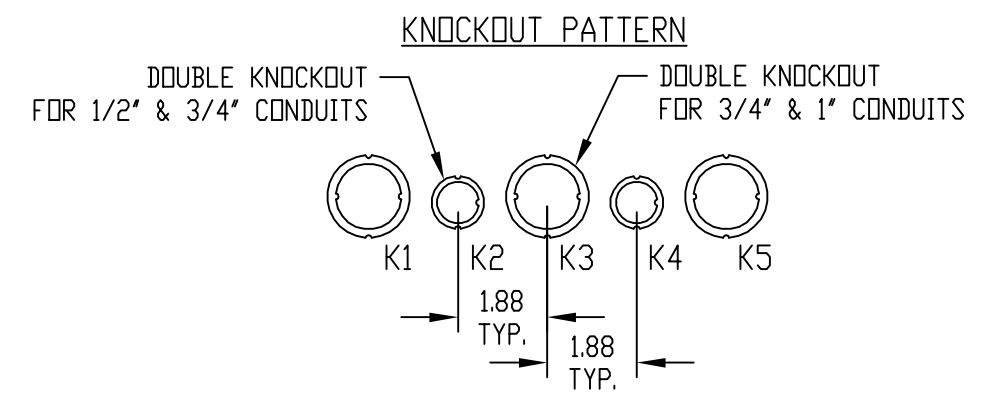

PART NAME

NEMA 3R BOX

PART No.

N3R-5801 THRU N3R-5808

REV. DATE

3-16-12

MATERIAL:  
 BOX & PANEL - 16 GA. STEEL

FINISH:  
 BOX & PANEL - LIGHT GRAY SMOOTH POWDERCOAT

GASKET - 6mm THICK BLACK NEOPRENE

PART NO.	A	B	C	D	E	F	G	KNOCKOUT PATTERN
N3R-5801	6.00	4.00	4.00	7.00	8.00	4.25	2.25	K2-K3
N3R-5802	6.00	6.00	4.00	7.00	8.00	4.25	4.25	K2-K3-K4
N3R-5803	8.00	6.00	4.00	9.00	10.00	6.25	4.25	K2-K3-K4
N3R-5804	8.00	8.00	6.00	9.00	10.00	6.25	6.25	K2-K3-K4-K5
N3R-5805	10.00	8.00	6.00	11.00	12.00	8.25	6.25	K2-K3-K4-K5
N3R-5806	12.00	10.00	6.00	13.00	14.00	10.25	8.25	K1-K2-K3-K4-K5
N3R-5807	12.00	12.00	6.00	13.00	14.00	10.25	10.25	K1-K2-K3-K4-K5
N3R-5808	12.00	12.00	10.00	13.00	14.00	10.25	10.25	K1-K2-K3-K4-K5