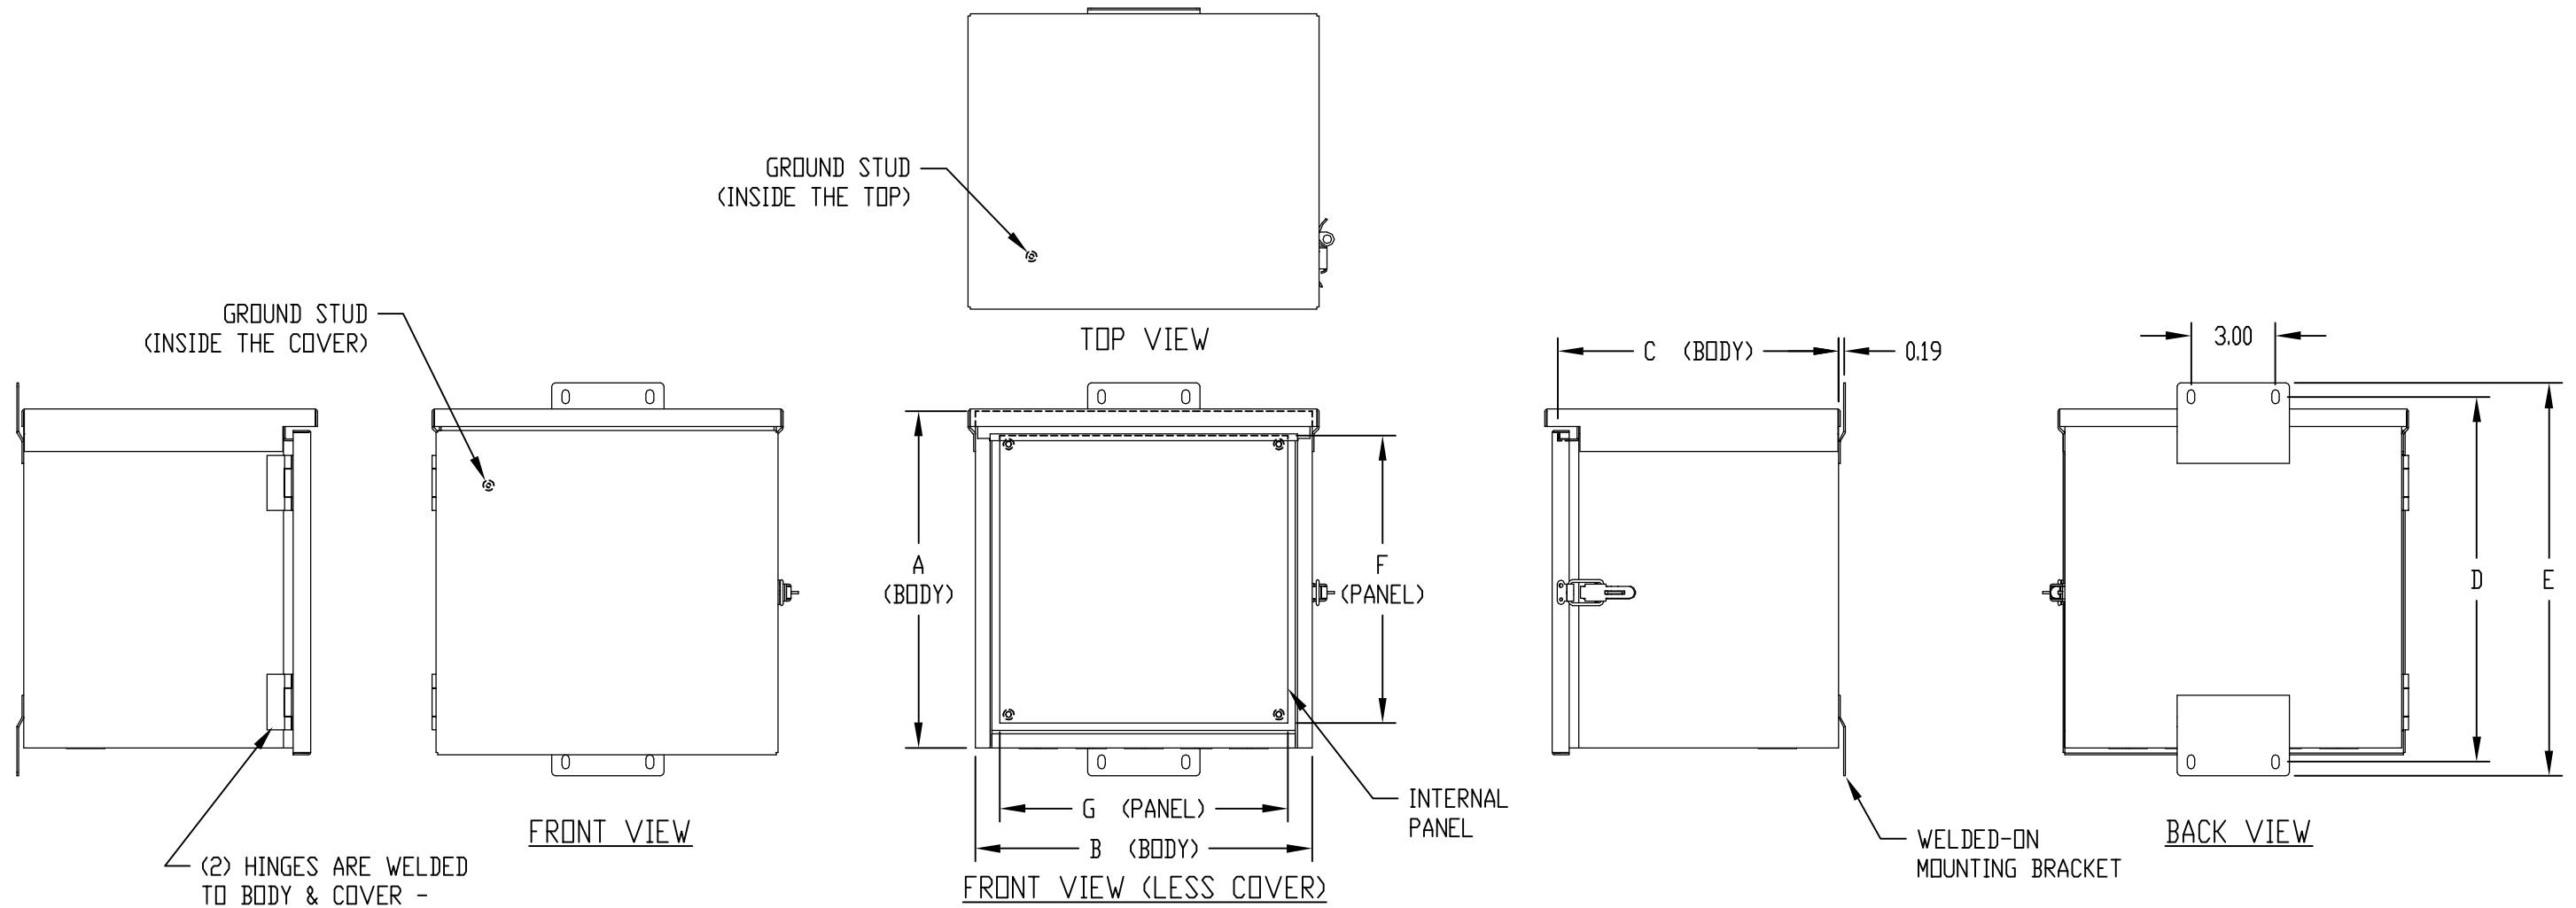

PART NAME

NEMA 3R BOX

PART No.

N3R-5801 THRU N3R-5808

REV. DATE

3-16-12

MATERIAL:  
 BOX & PANEL - 16 GA. STEEL

FINISH:  
 BOX & PANEL - LIGHT GRAY SMOOTH POWDERCOAT

GASKET - 6mm THICK BLACK NEOPRENE

PART NO.	A	B	C	D	E	F	G	KNOCKOUT PATTERN
N3R-5801	6.00	4.00	4.00	7.00	8.00	4.25	2.25	K2-K3
N3R-5802	6.00	6.00	4.00	7.00	8.00	4.25	4.25	K2-K3-K4
N3R-5803	8.00	6.00	4.00	9.00	10.00	6.25	4.25	K2-K3-K4
N3R-5804	8.00	8.00	6.00	9.00	10.00	6.25	6.25	K2-K3-K4-K5
N3R-5805	10.00	8.00	6.00	11.00	12.00	8.25	6.25	K2-K3-K4-K5
N3R-5806	12.00	10.00	6.00	13.00	14.00	10.25	8.25	K1-K2-K3-K4-K5
N3R-5807	12.00	12.00	6.00	13.00	14.00	10.25	10.25	K1-K2-K3-K4-K5
N3R-5808	12.00	12.00	10.00	13.00	14.00	10.25	10.25	K1-K2-K3-K4-K5