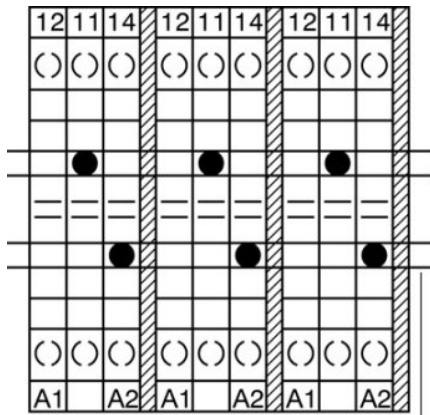

Certificates / Approvals

Certification

CUL, GOST, UL

Accessories

Item	Designation	Description
Assembly		
1201442	E/UK	End clamp, for assembly on NS 32 or NS 35/7.5 DIN rail
0201595	FB-150 METER	Cross connection rail, for fixed bridging of identical inputs and outputs, made of Cu, nickel-plated, 1 m long
3004207	VS	Connection pin, Length: 1000 mm, Color: white
2303608	ZSR	Distance piece, metal, for branches of FB-150, with screw and thrust washer

Plug/Adapter

0201647	RPS	Reducing plug, Color: gray
---------	-----	----------------------------

Diagrams/Drawings

Dimensioned drawing

Schematic diagram

1-3 = fixed bridge, cross connection rail, spacer

- 1 = Coupling connector
- 2 = Coding
- 3 = Cover
- 4 = Basic termination block