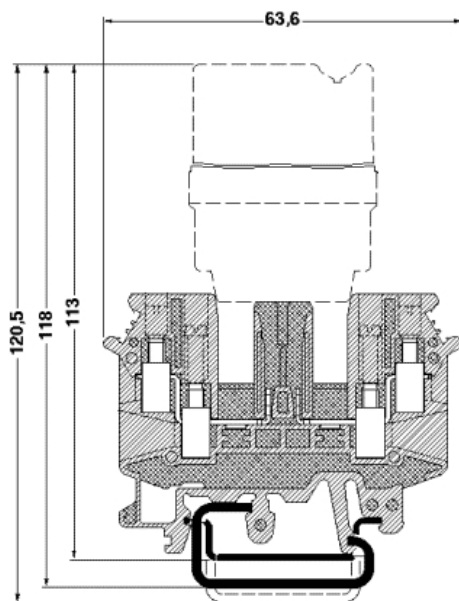

Technical data

General data

Number of positions	4
Nominal voltage U_N	400 V (voltage is determined by the coupling connector.)

Nominal current I _N	16 A (current is determined by the coupling connector.)
Color	gray
Insulating material	PA
Width	27 mm
Height	63.6 mm
Depth	113 mm

Connection data

Conductor cross section solid min.	0.2 mm ²
Conductor cross section solid max.	4 mm ²
Conductor cross section stranded min.	0.2 mm ²
Conductor cross section stranded max.	4 mm ²
Conductor cross section AWG/kcmil min.	24
Conductor cross section AWG/kcmil max	12
Type of connection	Screw connection
Stripping length	7 mm
Screw thread	M3

Certificates / Approvals

Certification

CUL, GOST, UL

Accessories

Item	Designation	Description
Assembly		
1201442	E/UK	End clamp, for assembly on NS 32 or NS 35/7.5 DIN rail
0201595	FB-150 METER	Cross connection rail, for fixed bridging of identical inputs and outputs, made of Cu, nickel-plated, 1 m long
3004207	VS	Connection pin, Length: 1000 mm, Color: white
2303608	ZSR	Distance piece, metal, for branches of FB-150, with screw and thrust washer

Plug/Adapter

0201647	RPS	Reducing plug, Color: gray
---------	-----	----------------------------

Diagrams/Drawings

Dimensioned drawing

Schematic diagram

1-3 = fixed bridge, cross connection rail, spacer

- 1 = Coupling connector
- 2 = Coding
- 3 = Cover
- 4 = Basic termination block