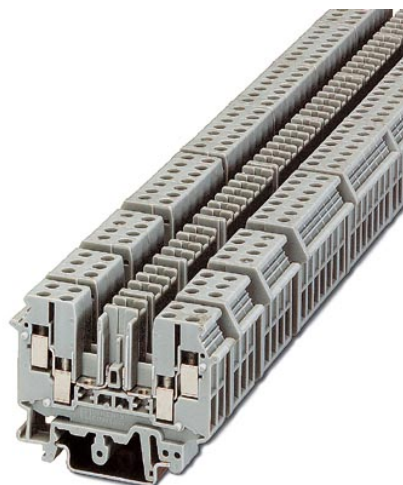

UDK-RELG 4

Order No.: 2777056

The illustration shows versions with a different no. of positions

<http://eshop.phoenixcontact.de/phoenix/treeViewClick.do?UID=2777056>

Basic termination blocks with test connection on both sides and double connections with the same potential for NS 32 and NS 35/7.5 DIN rail, with end cover, for ST-REL..., ST-OV... and ST-OE... plugs, 4-pos.

Technical data

General data

Number of positions	4
Nominal voltage U_N	400 V (voltage is determined by the coupling connector.)

Nominal current I _N	16 A (current is determined by the coupling connector.)
Color	gray
Insulating material	PA
Width	27 mm
Height	63.6 mm
Depth	113 mm

Certificates / Approvals

Certification

CUL, GOST, UL

Accessories

Item	Designation	Description
Assembly		
1201442	E/UK	End clamp, for assembly on NS 32 or NS 35/7.5 DIN rail
0201595	FB-150 METER	Cross connection rail, for fixed bridging of identical inputs and outputs, made of Cu, nickel-plated, 1 m long
3004207	VS	Connection pin, Length: 1000 mm, Color: white
2303608	ZSR	Distance piece, metal, for branches of FB-150, with screw and thrust washer