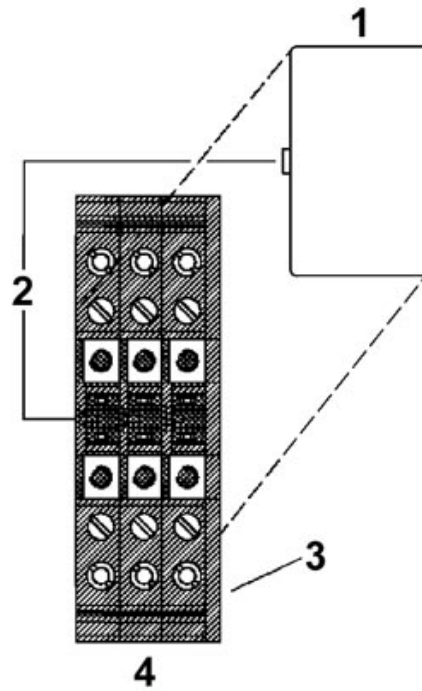

Certificates / Approvals

Certification

CUL, GOST, UL

Accessories

Item	Designation	Description
Assembly		
1201442	E/UK	End clamp, for assembly on NS 32 or NS 35/7.5 DIN rail
0201595	FB-150 METER	Cross connection rail, for fixed bridging of identical inputs and outputs, made of Cu, nickel-plated, 1 m long
3004207	VS	Connection pin, Length: 1000 mm, Color: white
2303608	ZSR	Distance piece, metal, for branches of FB-150, with screw and thrust washer

Plug/Adapter

0201647	RPS	Reducing plug, Color: gray
---------	-----	----------------------------

Diagrams/Drawings

Dimensioned drawing

Schematic diagram

1-3 = fixed bridge, cross connection rail, spacer

- 1 = Coupling connector
- 2 = Coding
- 3 = Cover
- 4 = Basic termination block