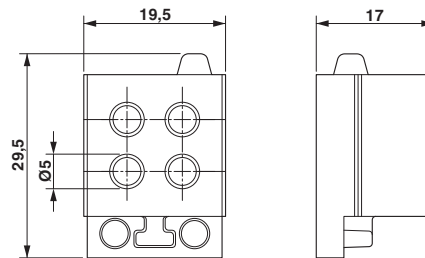

Small, slotted cable sleeves suitable for four cables with a diameter of 4 ... 5 mm, material: SEBS

Key commercial data

Packing unit	1 pc
Weight per Piece (excluding packing)	6.0 GRM
Custom tariff number	85472000
Country of origin	Poland

Technical data

Dimensions

External cable diameter	4x 4 mm ... 5 mm
-------------------------	------------------

Ambient conditions

Degree of protection	IP54
	IP55 (when using a CES-B...-SFFS-PLBK sealing frame with screw locking)
Ambient temperature (operation)	-40 °C ... 80 °C (static)

Drawings

Dimensioned drawing

Dimensional drawing